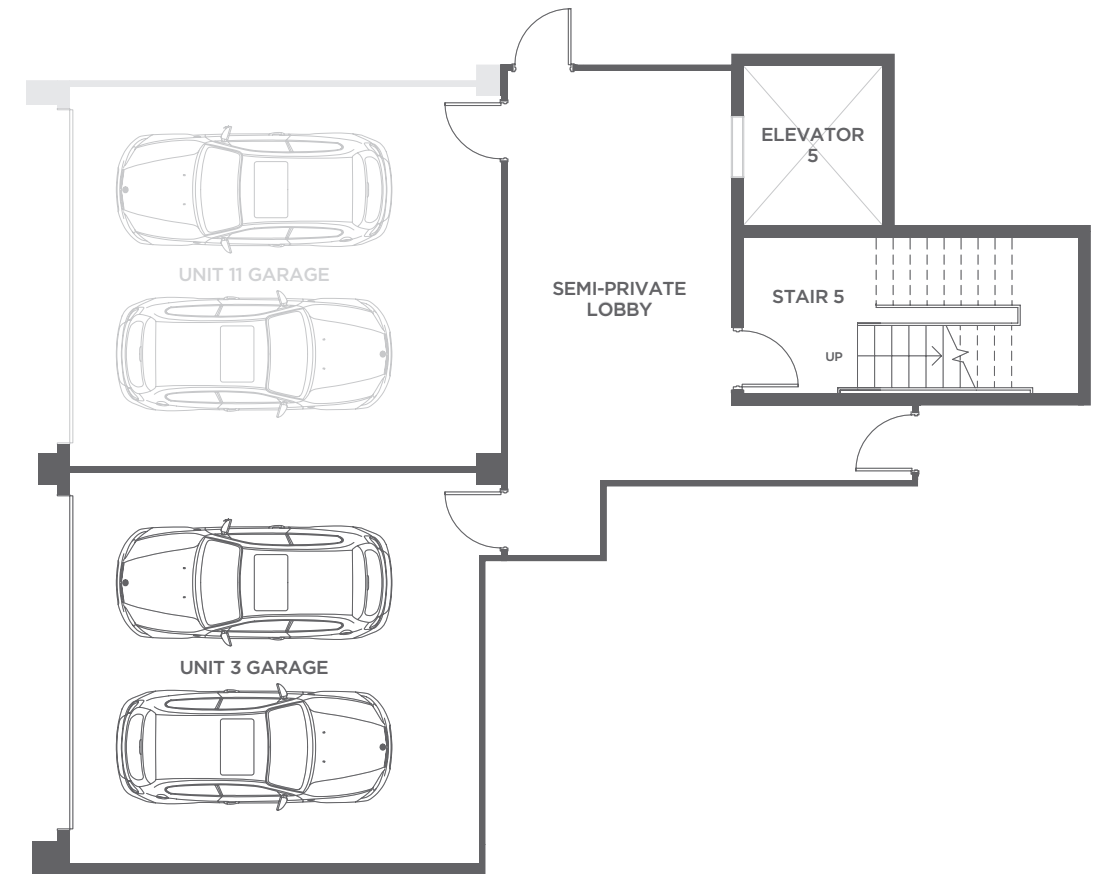

## FIRST FLOOR

<b>4</b>	<b>5.5</b>	<b>3,373</b>	<b>942</b>	<b>463</b>	<b>142</b>	<b>4,920</b>
BEDROOMS	BATHS	A/C LIVING AREA	COVERED TERRACES	A/C GARAGE	NON-A/C GOLF CART GARAGE	TOTAL AREA

1901 SOUTH OCEAN BOULEVARD, DELRAY BEACH, FLORIDA 33483

## ENTRY PLAN

### FIRST FLOOR

<b>4</b>	<b>5.5</b>	<b>3,373</b>	<b>942</b>	<b>463</b>	<b>142</b>	<b>4,920</b>
BEDROOMS	BATHS	A/C LIVING AREA	COVERED TERRACES	A/C GARAGE	NON-A/C GOLF CART GARAGE	TOTAL AREA

1901 SOUTH OCEAN BOULEVARD, DELRAY BEACH, FLORIDA 33483