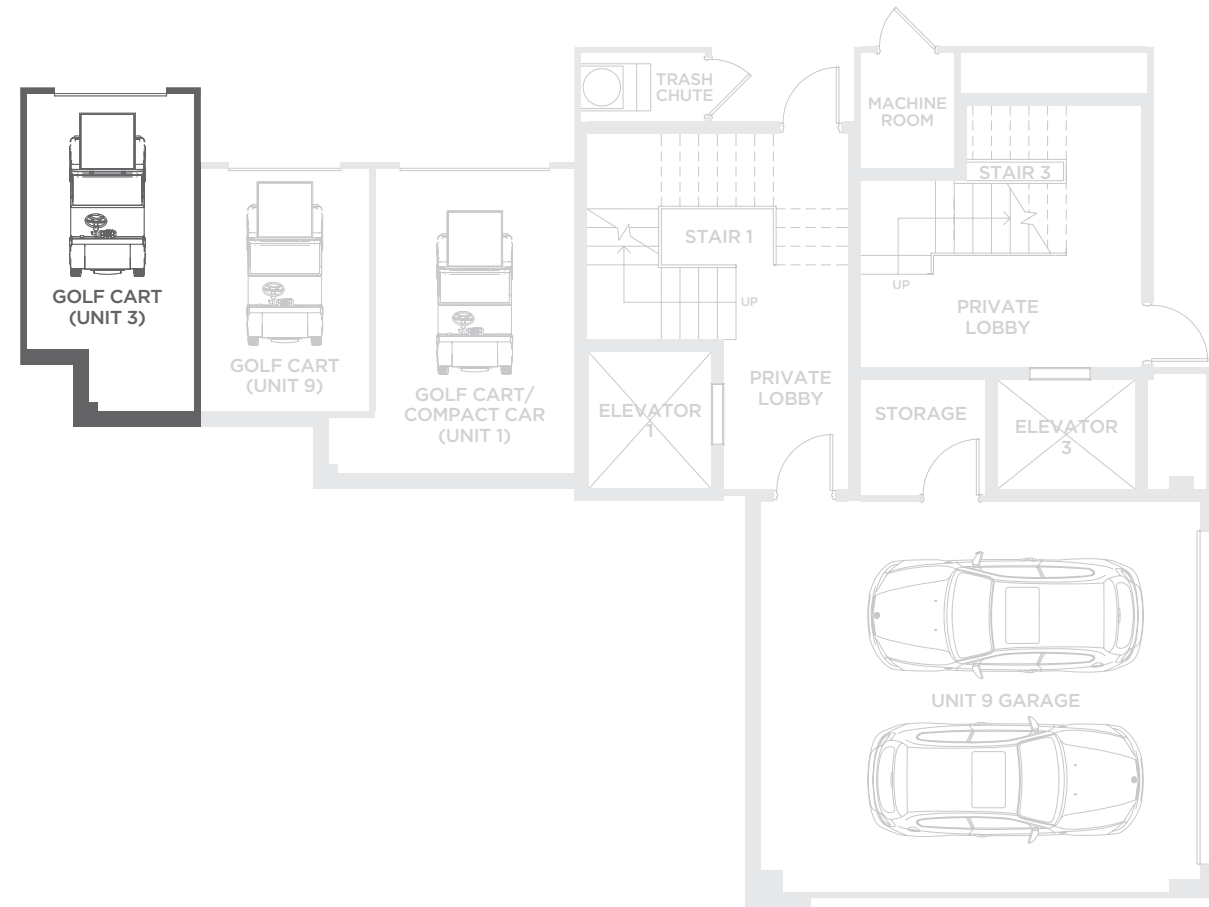

## FIRST FLOOR

<b>4</b>	<b>5.5</b>	<b>3,373</b>	<b>942</b>	<b>463</b>	<b>142</b>	<b>4,920</b>
BEDROOMS	BATHS	A/C LIVING AREA	COVERED TERRACES	A/C GARAGE	NON-A/C GOLF CART GARAGE	TOTAL AREA

1901 SOUTH OCEAN BOULEVARD, DELRAY BEACH, FLORIDA 33483

## ENTRY PLAN

### FIRST FLOOR

<b>4</b>	<b>5.5</b>	<b>3,373</b>	<b>942</b>	<b>463</b>	<b>142</b>	<b>4,920</b>
BEDROOMS	BATHS	A/C LIVING AREA	COVERED TERRACES	A/C GARAGE	NON-A/C GOLF CART GARAGE	TOTAL AREA

1901 SOUTH OCEAN BOULEVARD, DELRAY BEACH, FLORIDA 33483