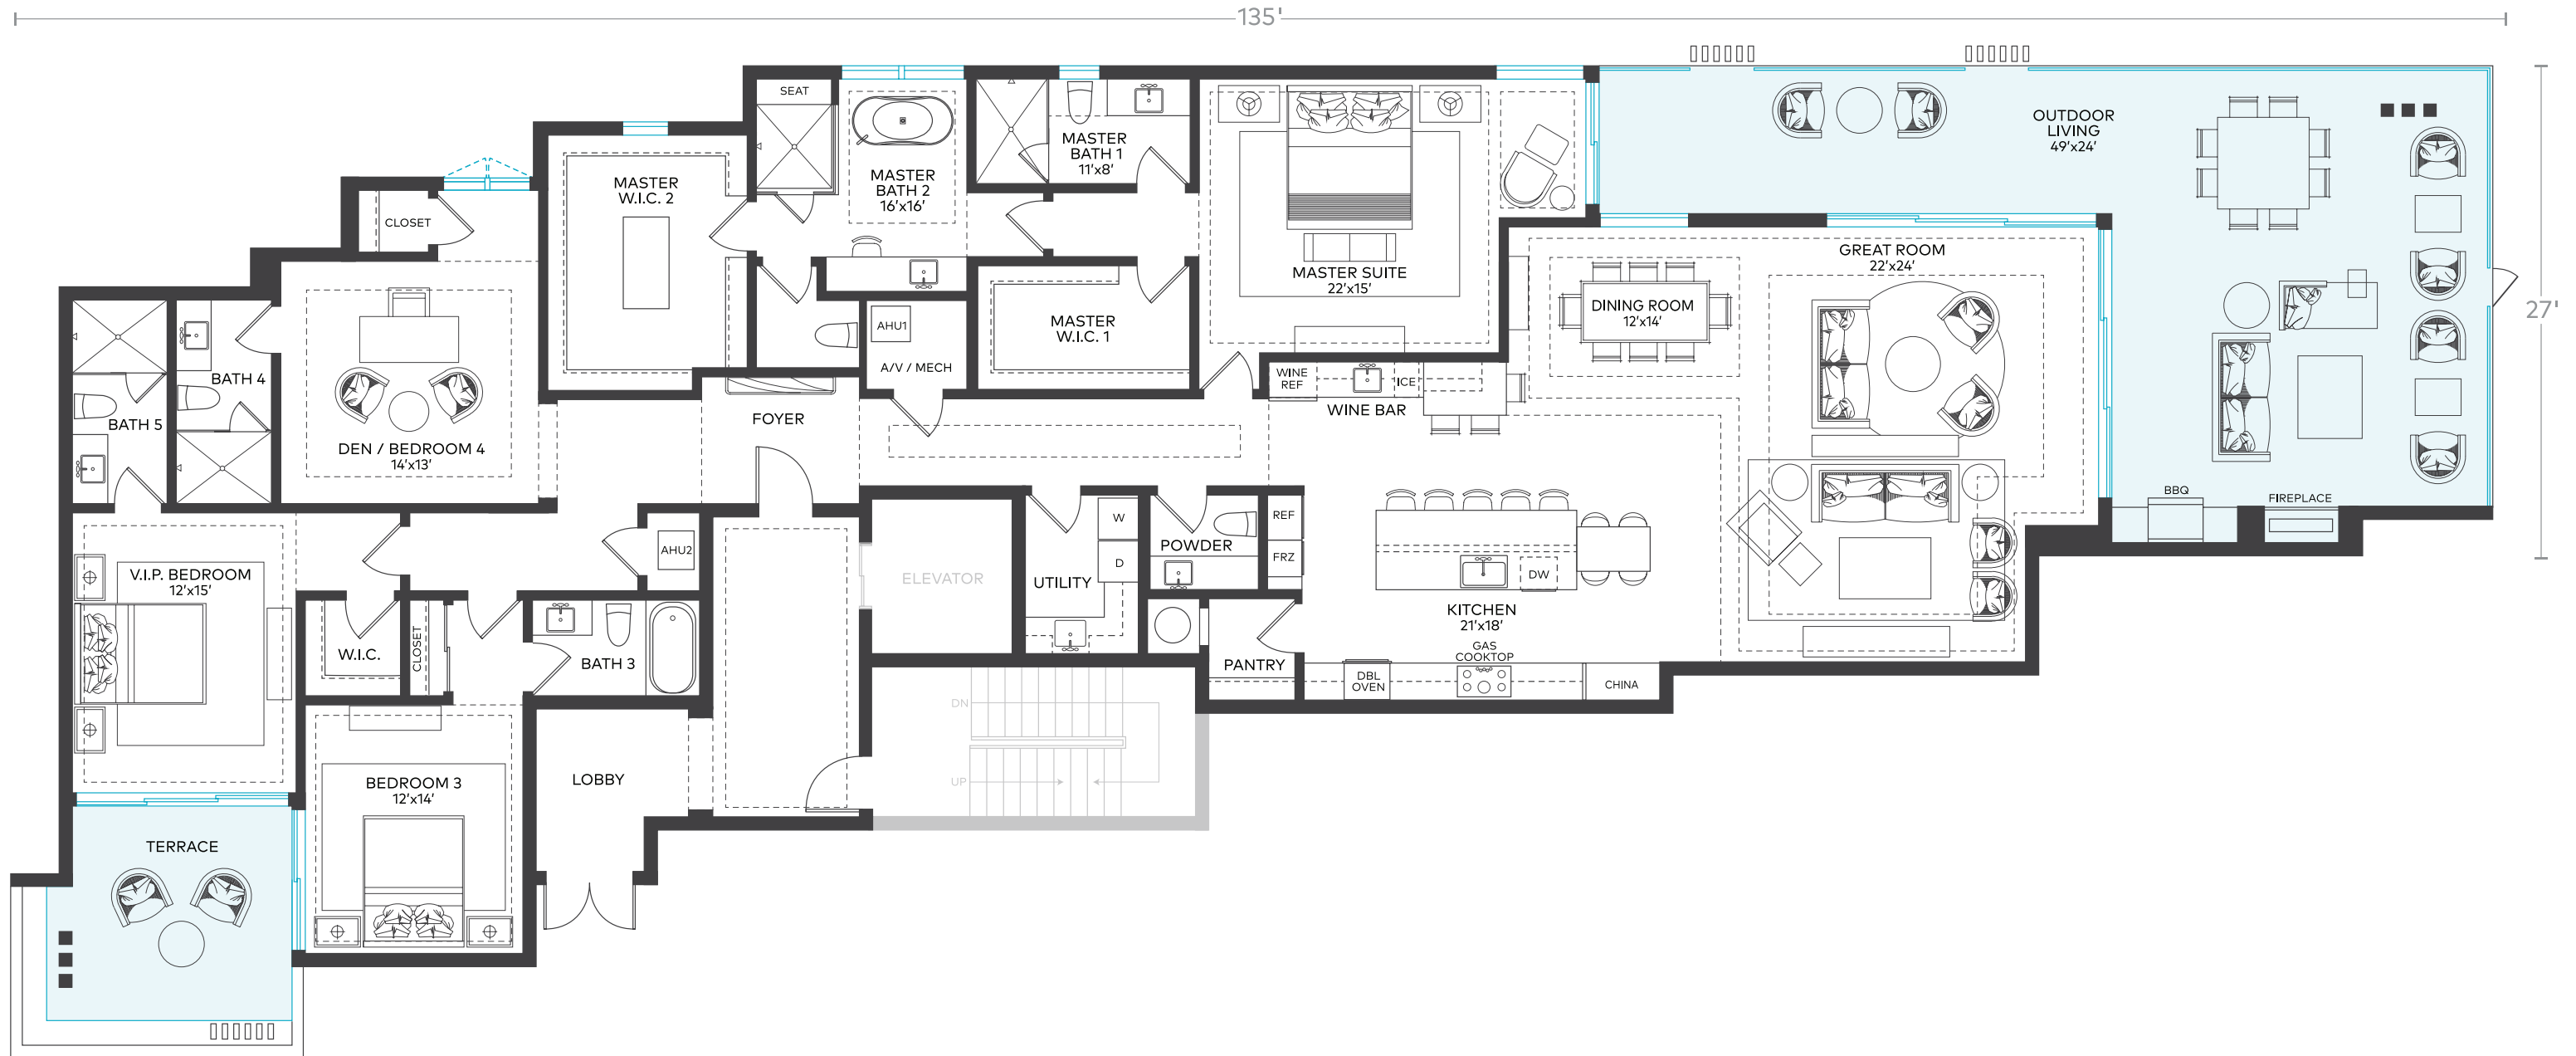

## FIRST FLOOR

<b>4</b>	<b>5.5</b>	<b>3,373</b>	<b>942</b>	<b>463</b>	<b>142</b>	<b>4,920</b>
BEDROOMS	BATHS	A/C LIVING AREA	COVERED TERRACES	A/C GARAGE	NON-A/C GOLF CART GARAGE	TOTAL AREA

1901 SOUTH OCEAN BOULEVARD, DELRAY BEACH, FLORIDA 33483

## ENTRY PLAN

### FIRST FLOOR

<b>4</b>	<b>5.5</b>	<b>3,373</b>	<b>942</b>	<b>463</b>	<b>142</b>	<b>4,920</b>
BEDROOMS	BATHS	A/C LIVING AREA	COVERED TERRACES	A/C GARAGE	NON-A/C GOLF CART GARAGE	TOTAL AREA

1901 SOUTH OCEAN BOULEVARD, DELRAY BEACH, FLORIDA 33483