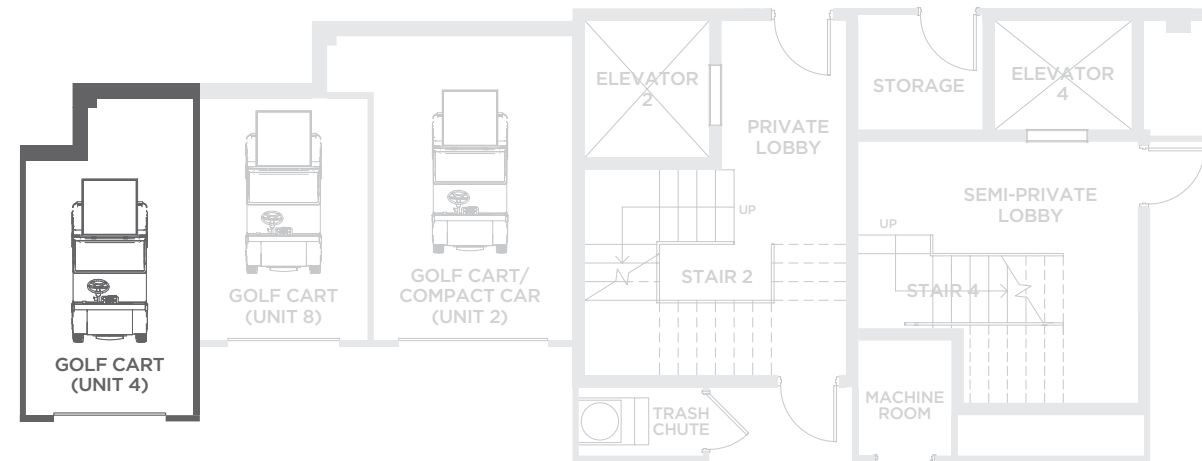

CEZANNE

FIRST FLOOR

4	5.5	3,373	942	463	142	4,920
BEDROOMS	BATHS	A/C LIVING AREA	COVERED TERRACES	A/C GARAGE	NON-A/C GOLF CART GARAGE	TOTAL AREA

1901 SOUTH OCEAN BOULEVARD, DELRAY BEACH, FLORIDA 33483

OCEANDELRAY.COM | (800) 793-9783

CEZANNE

ENTRY PLAN

FIRST FLOOR

4	5.5	3,373	942	463	142	4,920
BEDROOMS	BATHS	A/C LIVING AREA	COVERED TERRACES	A/C GARAGE	NON-A/C GOLF CART GARAGE	TOTAL AREA

1901 SOUTH OCEAN BOULEVARD, DELRAY BEACH, FLORIDA 33483