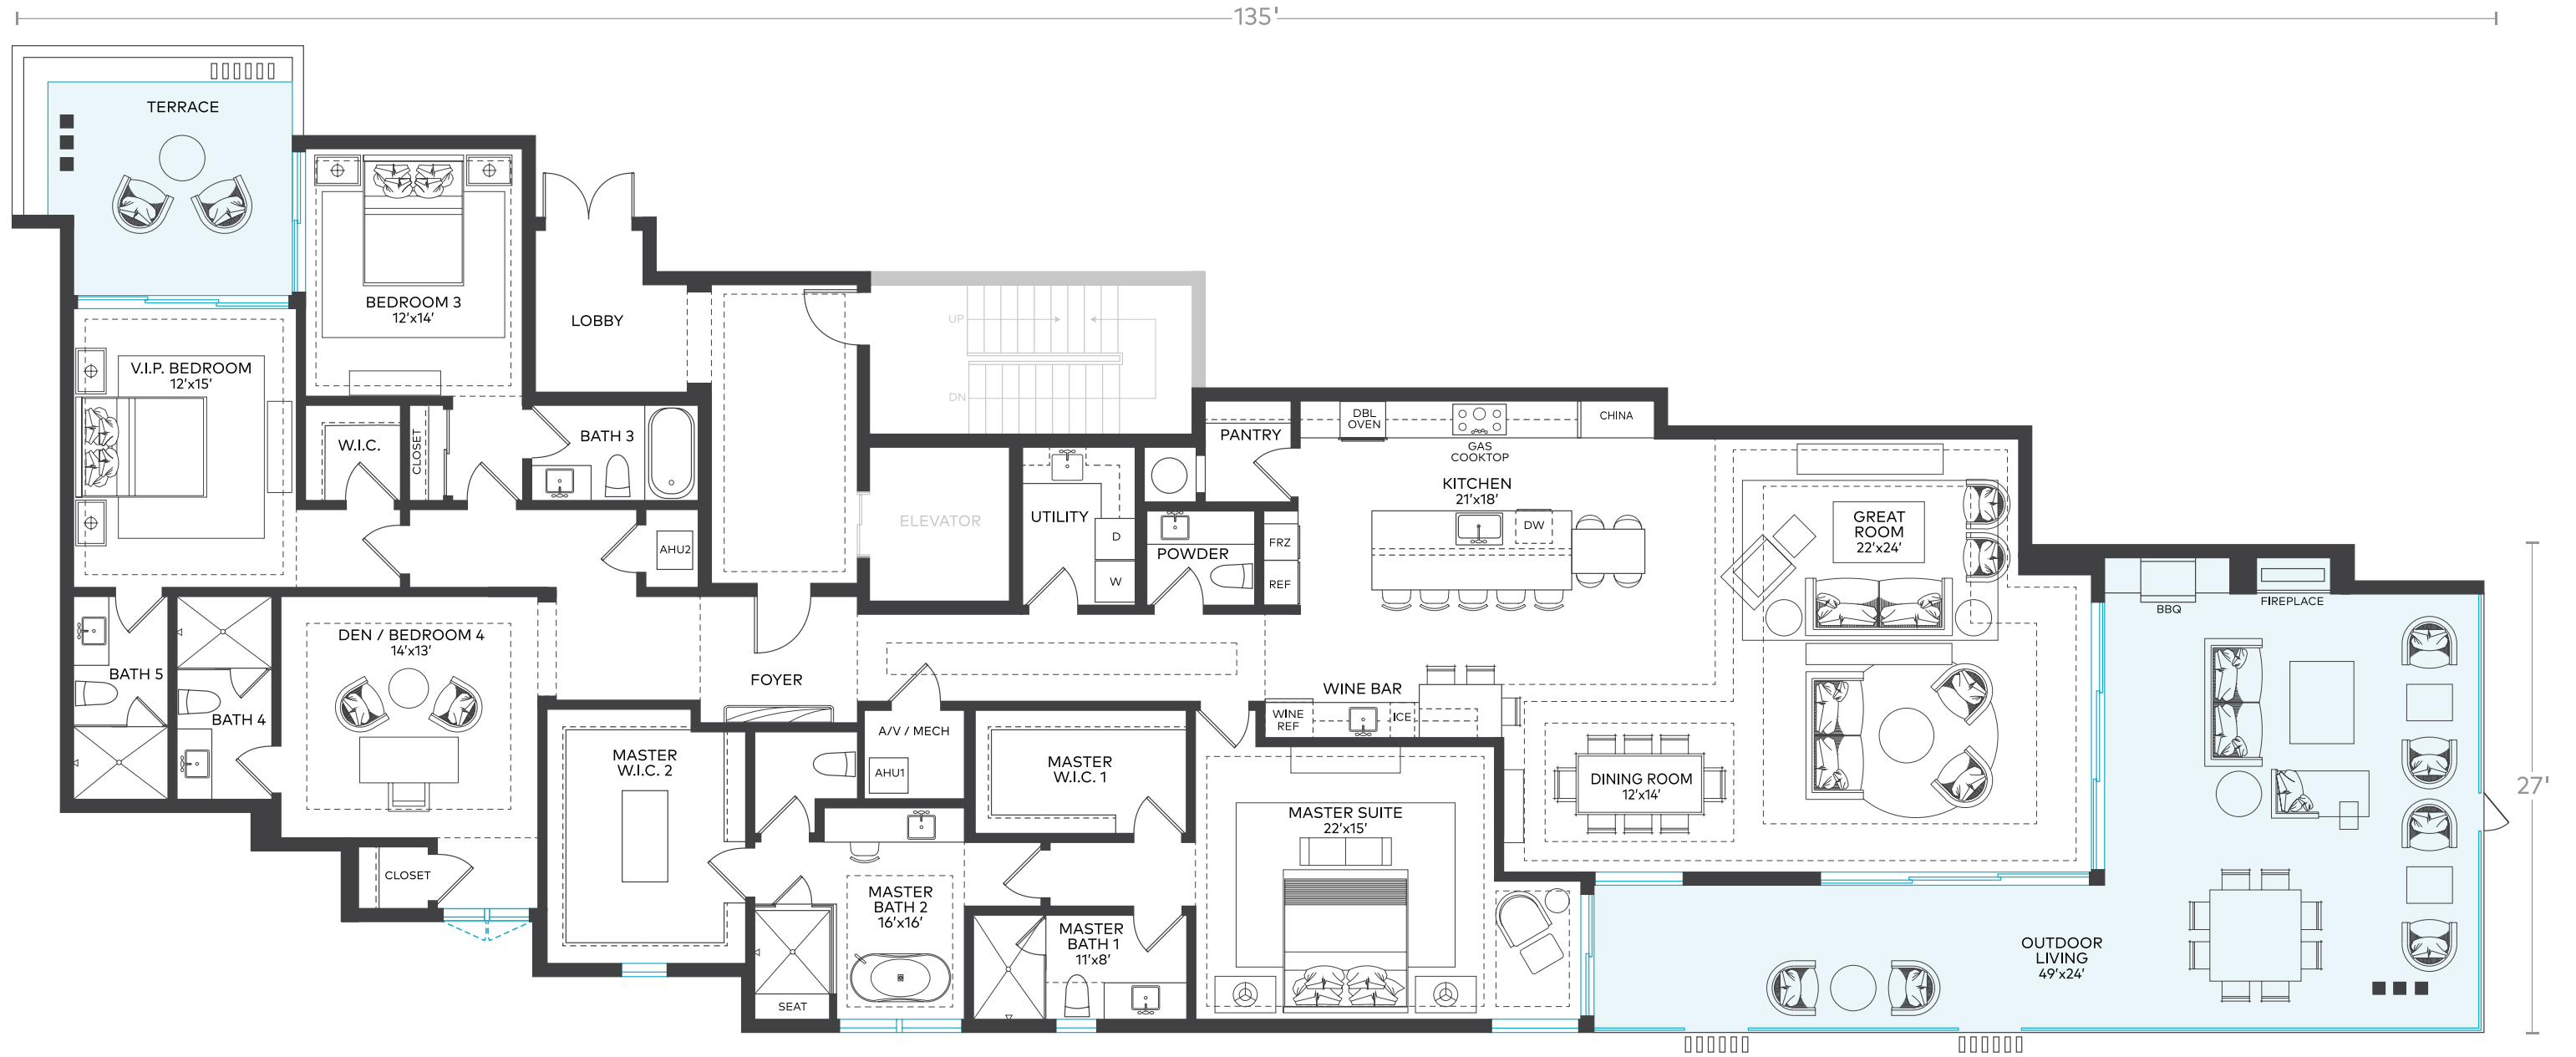

CEZANNE

FIRST FLOOR

4	5.5	3,373	942	463	142	4,920
BEDROOMS	BATHS	A/C LIVING AREA	COVERED TERRACES	A/C GARAGE	NON-A/C GOLF CART GARAGE	TOTAL AREA

1901 SOUTH OCEAN BOULEVARD, DELRAY BEACH, FLORIDA 33483

OCEANDELRAY.COM | (800) 793-9783

CEZANNE

ENTRY PLAN

FIRST FLOOR

4	5.5	3,373	942	463	142	4,920
BEDROOMS	BATHS	A/C LIVING AREA	COVERED TERRACES	A/C GARAGE	NON-A/C GOLF CART GARAGE	TOTAL AREA

1901 SOUTH OCEAN BOULEVARD, DELRAY BEACH, FLORIDA 33483