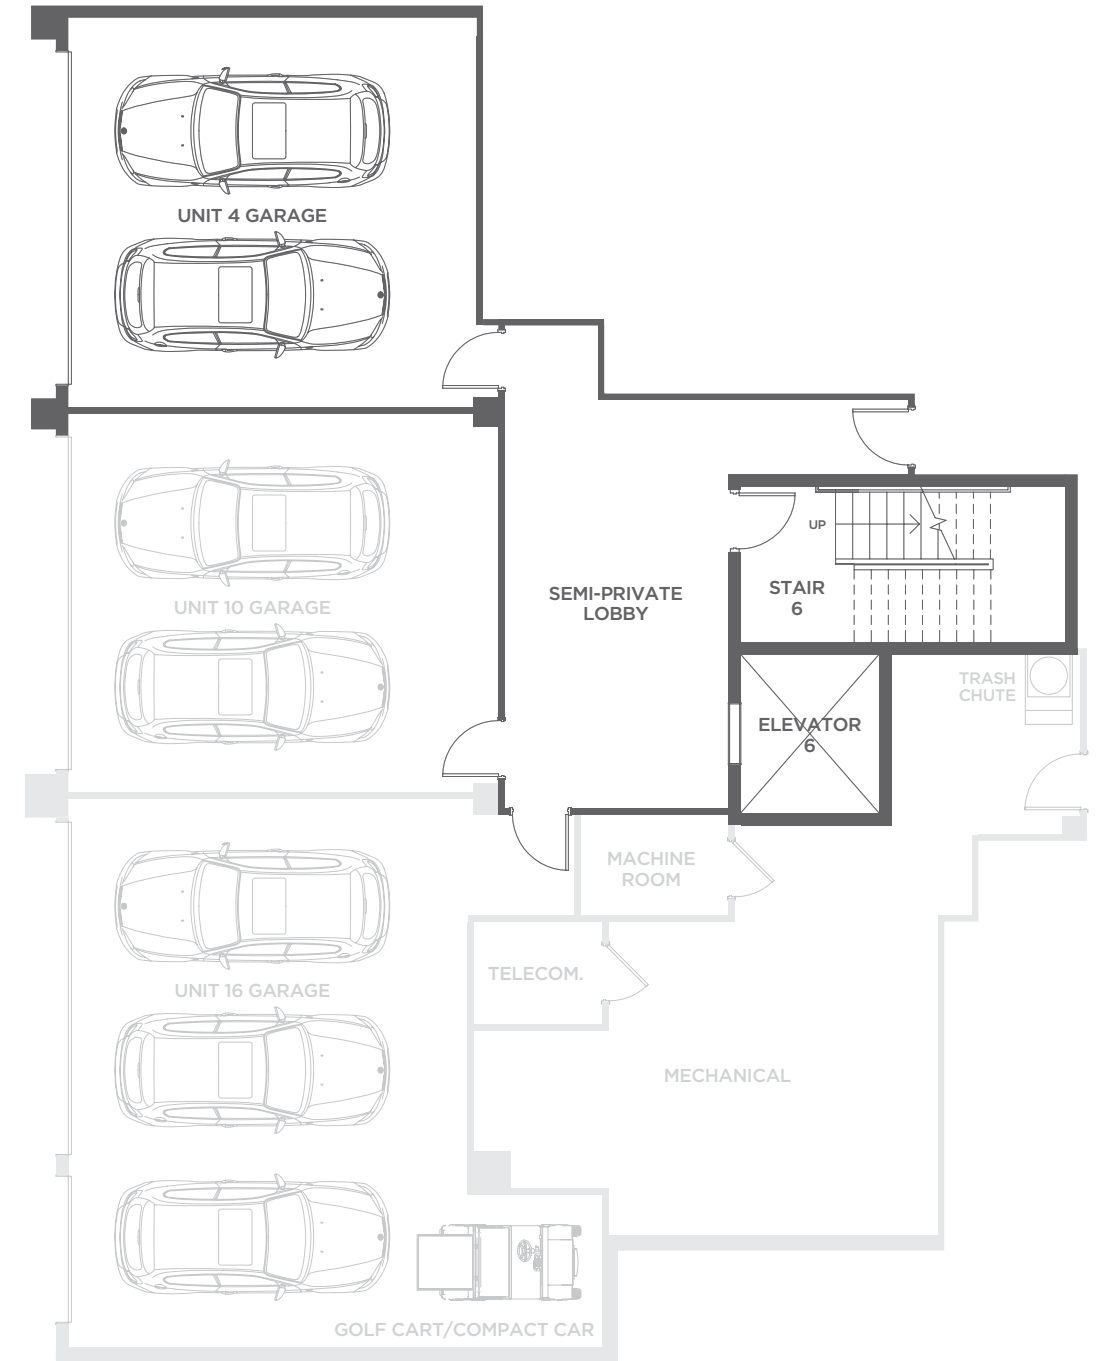

CEZANNE

FIRST FLOOR

4	5.5	3,373	942	463	142	4,920
BEDROOMS	BATHS	A/C LIVING AREA	COVERED TERRACES	A/C GARAGE	NON-A/C GOLF CART GARAGE	TOTAL AREA

1901 SOUTH OCEAN BOULEVARD, DELRAY BEACH, FLORIDA 33483

OCEANDELRAY.COM | (800) 793-9783

CEZANNE

ENTRY PLAN

FIRST FLOOR

4	5.5	3,373	942	463	142	4,920
BEDROOMS	BATHS	A/C LIVING AREA	COVERED TERRACES	A/C GARAGE	NON-A/C GOLF CART GARAGE	TOTAL AREA

1901 SOUTH OCEAN BOULEVARD, DELRAY BEACH, FLORIDA 33483