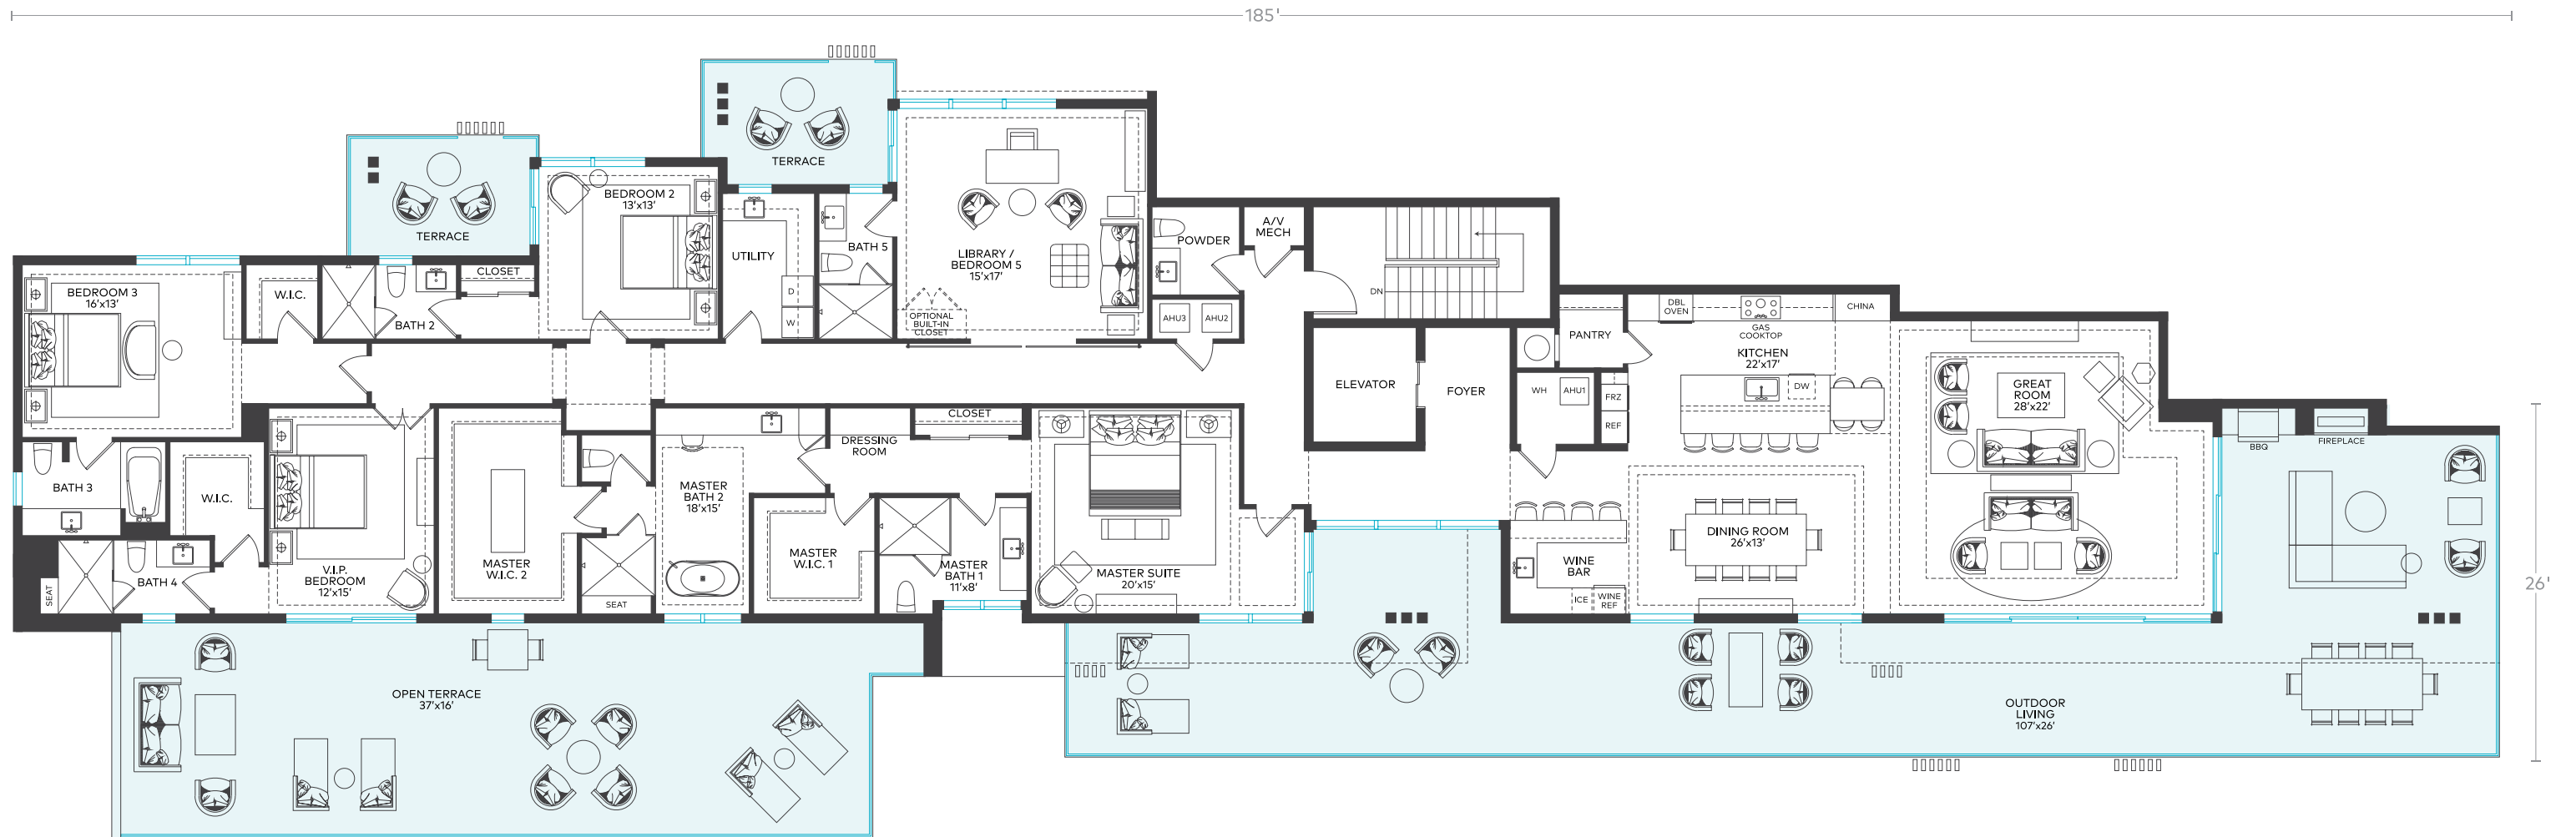

## THIRD FLOOR

<b>5</b>	<b>6.5</b>	<b>4,473</b>	<b>938</b>	<b>1,705</b>	<b>716</b>	<b>7,832</b>
BEDROOMS	BATHS	A/C LIVING AREA	COVERED TERRACES	OPEN TERRACE	A/C GARAGE	TOTAL AREA

1901 SOUTH OCEAN BOULEVARD, DELRAY BEACH, FLORIDA 33483