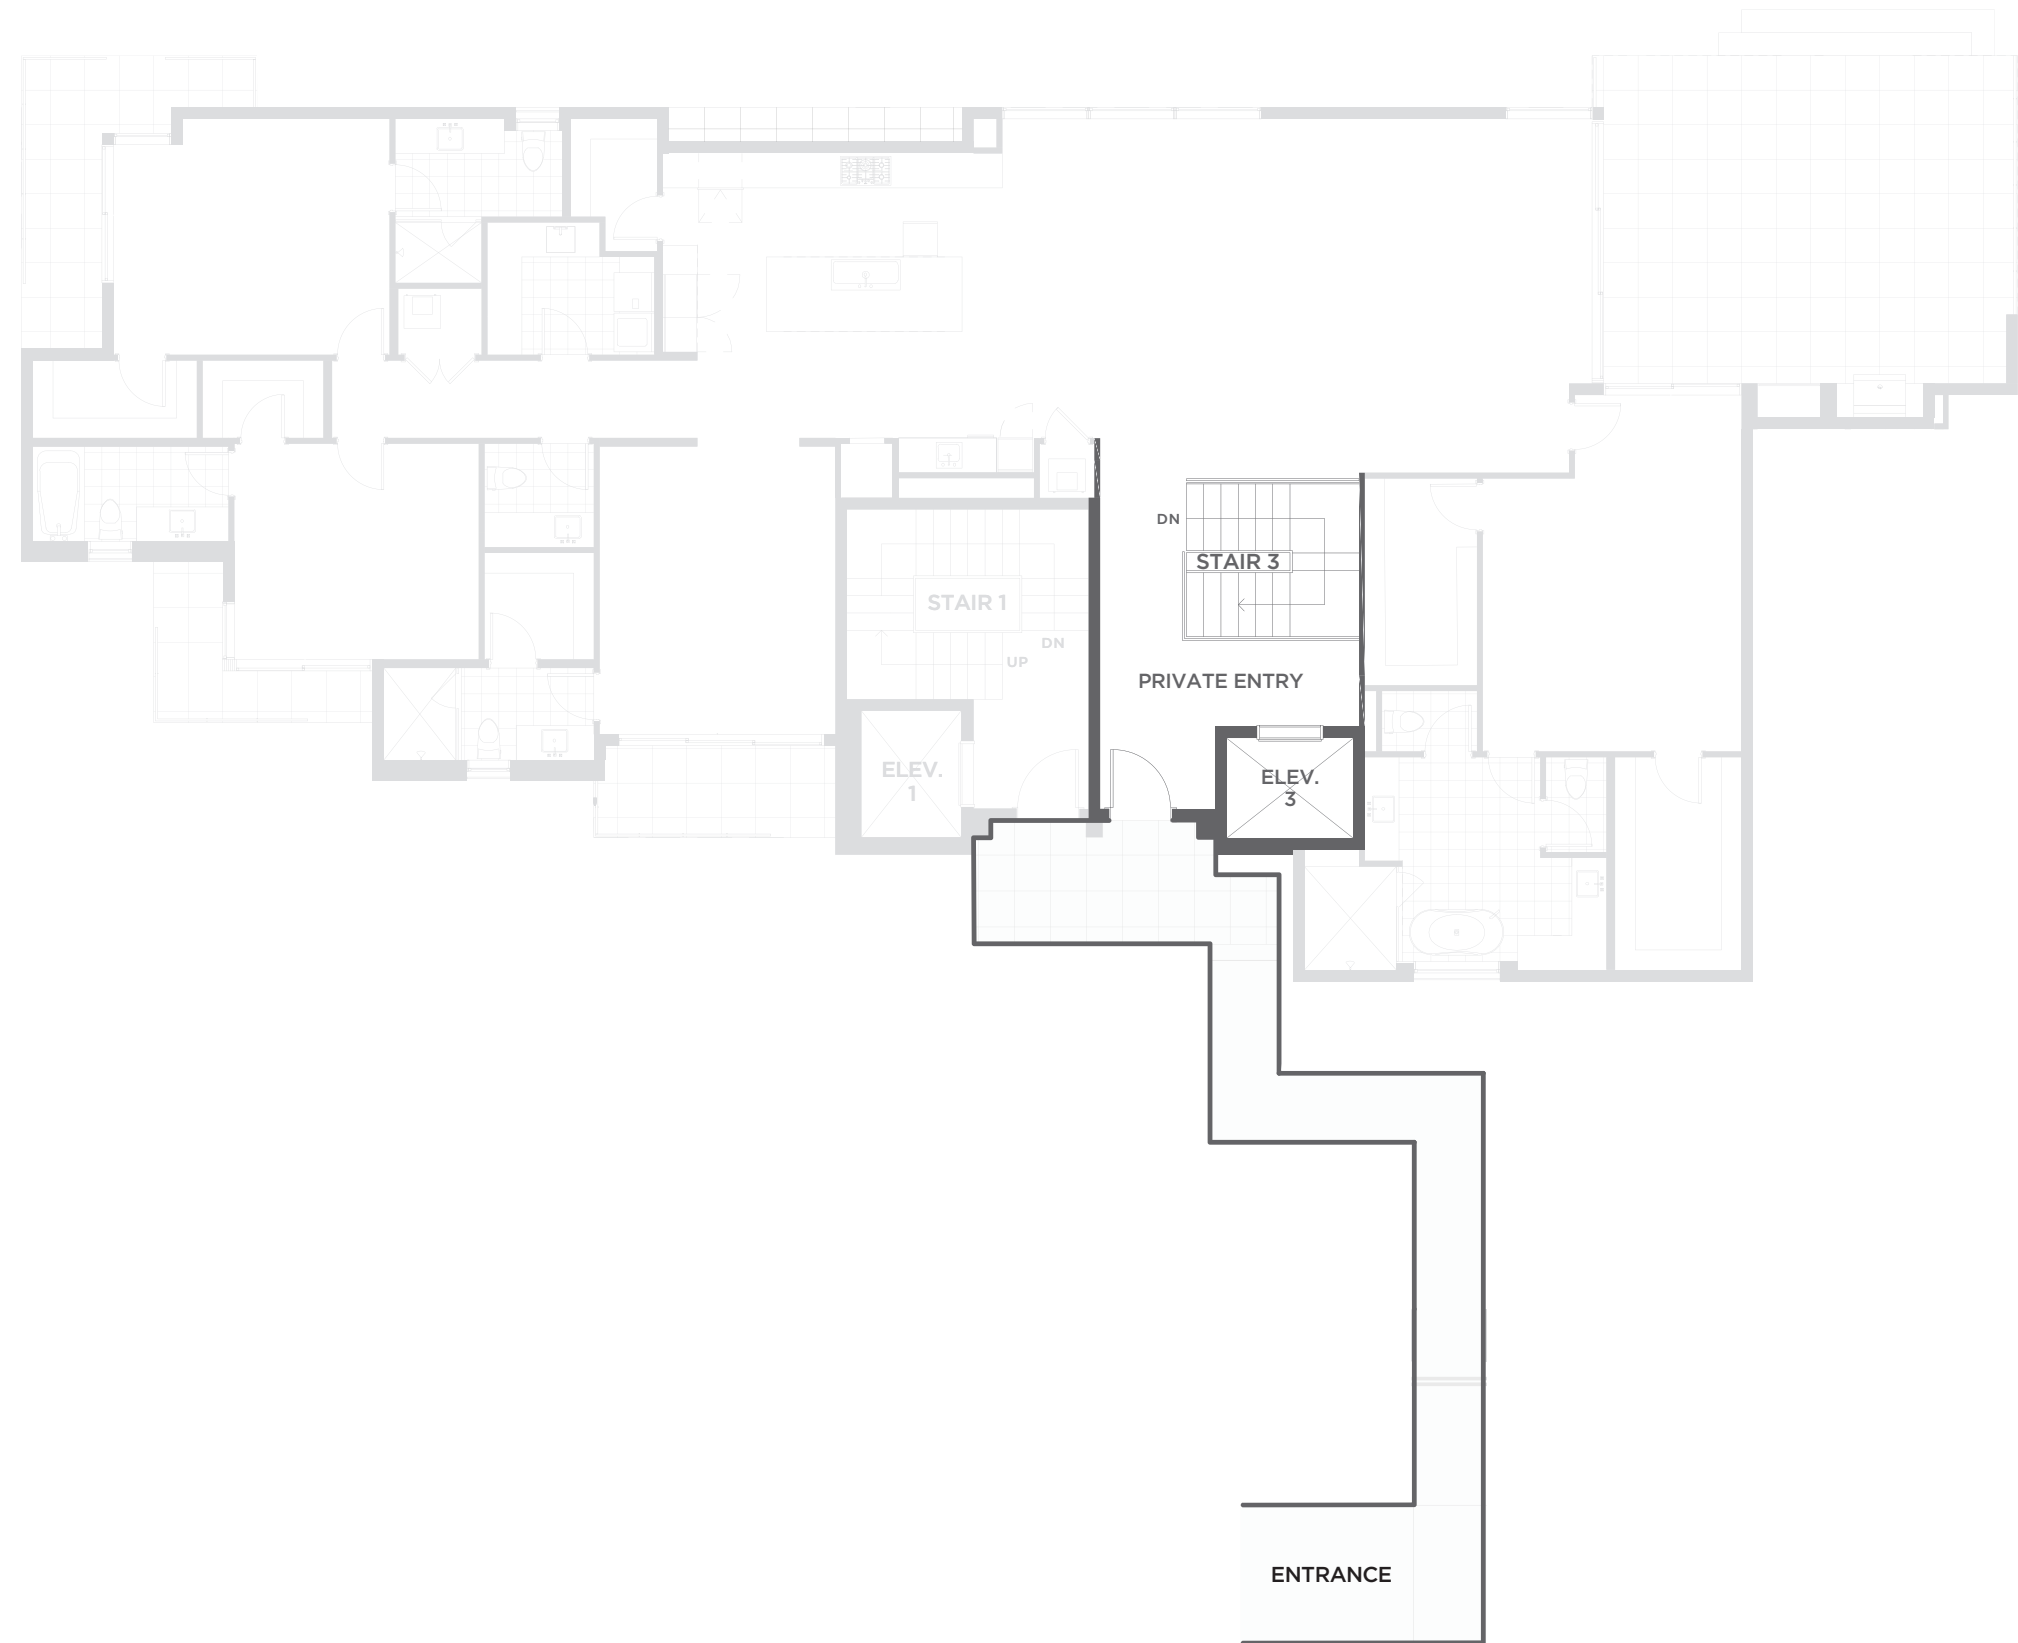

# CALDER

## PRIVATE ENTRY PLAN

FIRST FLOOR

<b>4</b>	<b>4.5</b>	<b>3,576</b>	<b>725</b>	<b>103</b>	<b>423</b>	<b>217</b>	<b>4,941</b>	<b>1,430</b>
BEDROOMS	BATHS	A/C LIVING AREA	COVERED TERRACES	OPEN TERRACES	A/C GARAGE	NON-A/C GOLF CART GARAGE	TOTAL AREA	PRIVATE YARD S.F.