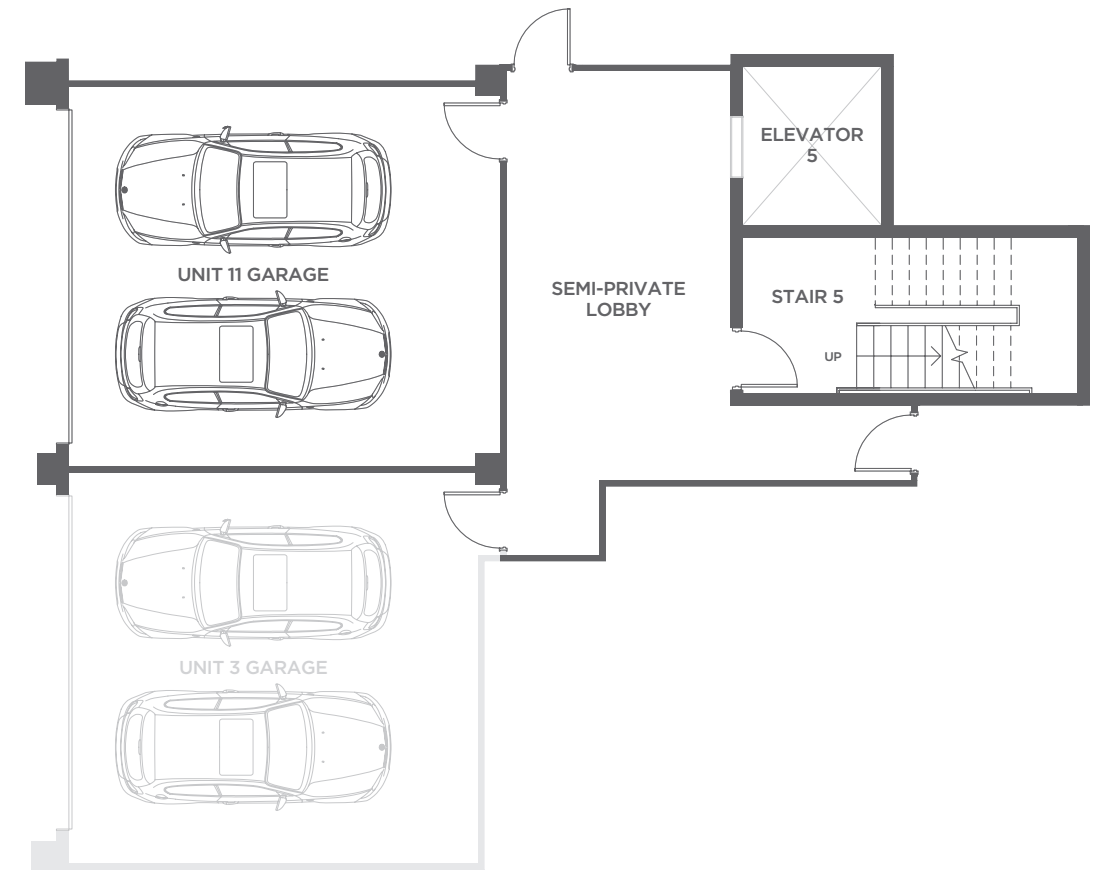

## ENTRY PLAN

### SECOND FLOOR

<b>4</b>	<b>5.5</b>	<b>3,628</b>	<b>900</b>	<b>471</b>	<b>123</b>	<b>5,122</b>
BEDROOMS	BATHS	A/C LIVING AREA	COVERED TERRACES	A/C GARAGE	NON-A/C GOLF CART GARAGE	TOTAL AREA

1901 SOUTH OCEAN BOULEVARD, DELRAY BEACH, FLORIDA 33483  
 OCEANDELRAY.COM | (800) 793-9783