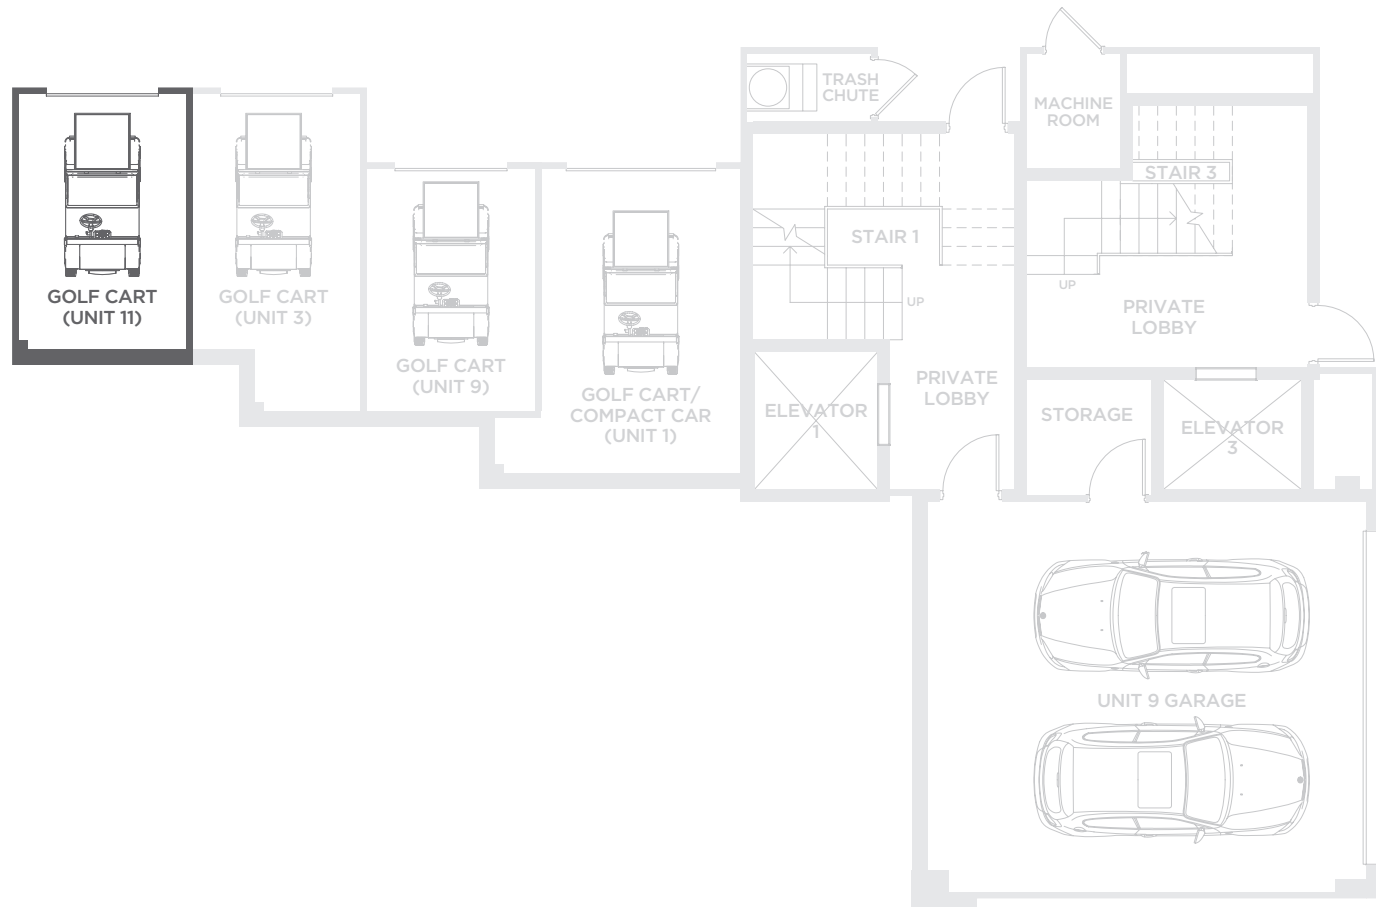

## ENTRY PLAN

### SECOND FLOOR

<b>4</b>	<b>5.5</b>	<b>3,628</b>	<b>900</b>	<b>471</b>	<b>123</b>	<b>5,122</b>
BEDROOMS	BATHS	A/C LIVING AREA	COVERED TERRACES	A/C GARAGE	NON-A/C GOLF CART GARAGE	TOTAL AREA

1901 SOUTH OCEAN BOULEVARD, DELRAY BEACH, FLORIDA 33483  
 OCEANDELRAY.COM | (800) 793-9783