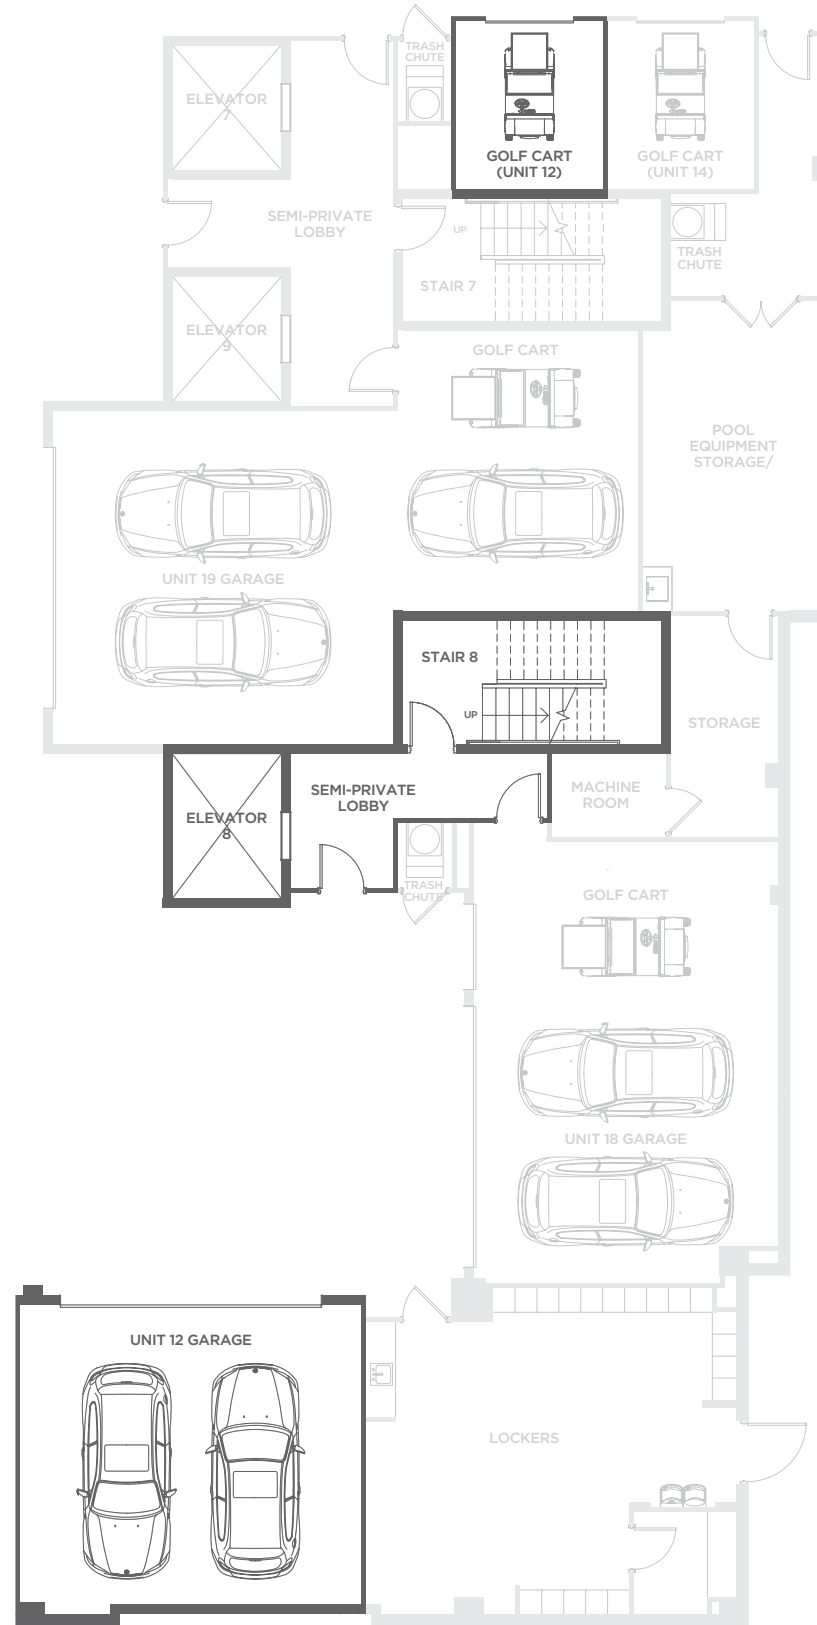

MICHELANGELO

ENTRY PLAN

SECOND FLOOR

3	1	5.5	3,621	736	487	115	4,959
BEDROOMS	DEN	BATHS	A/C LIVING AREA	COVERED TERRACES	A/C GARAGE	NON-A/C GOLF CART GARAGE	TOTAL AREA

1901 SOUTH OCEAN BOULEVARD, DELRAY BEACH, FLORIDA 33483
 OCEANDELRAY.COM | (800) 793-9783