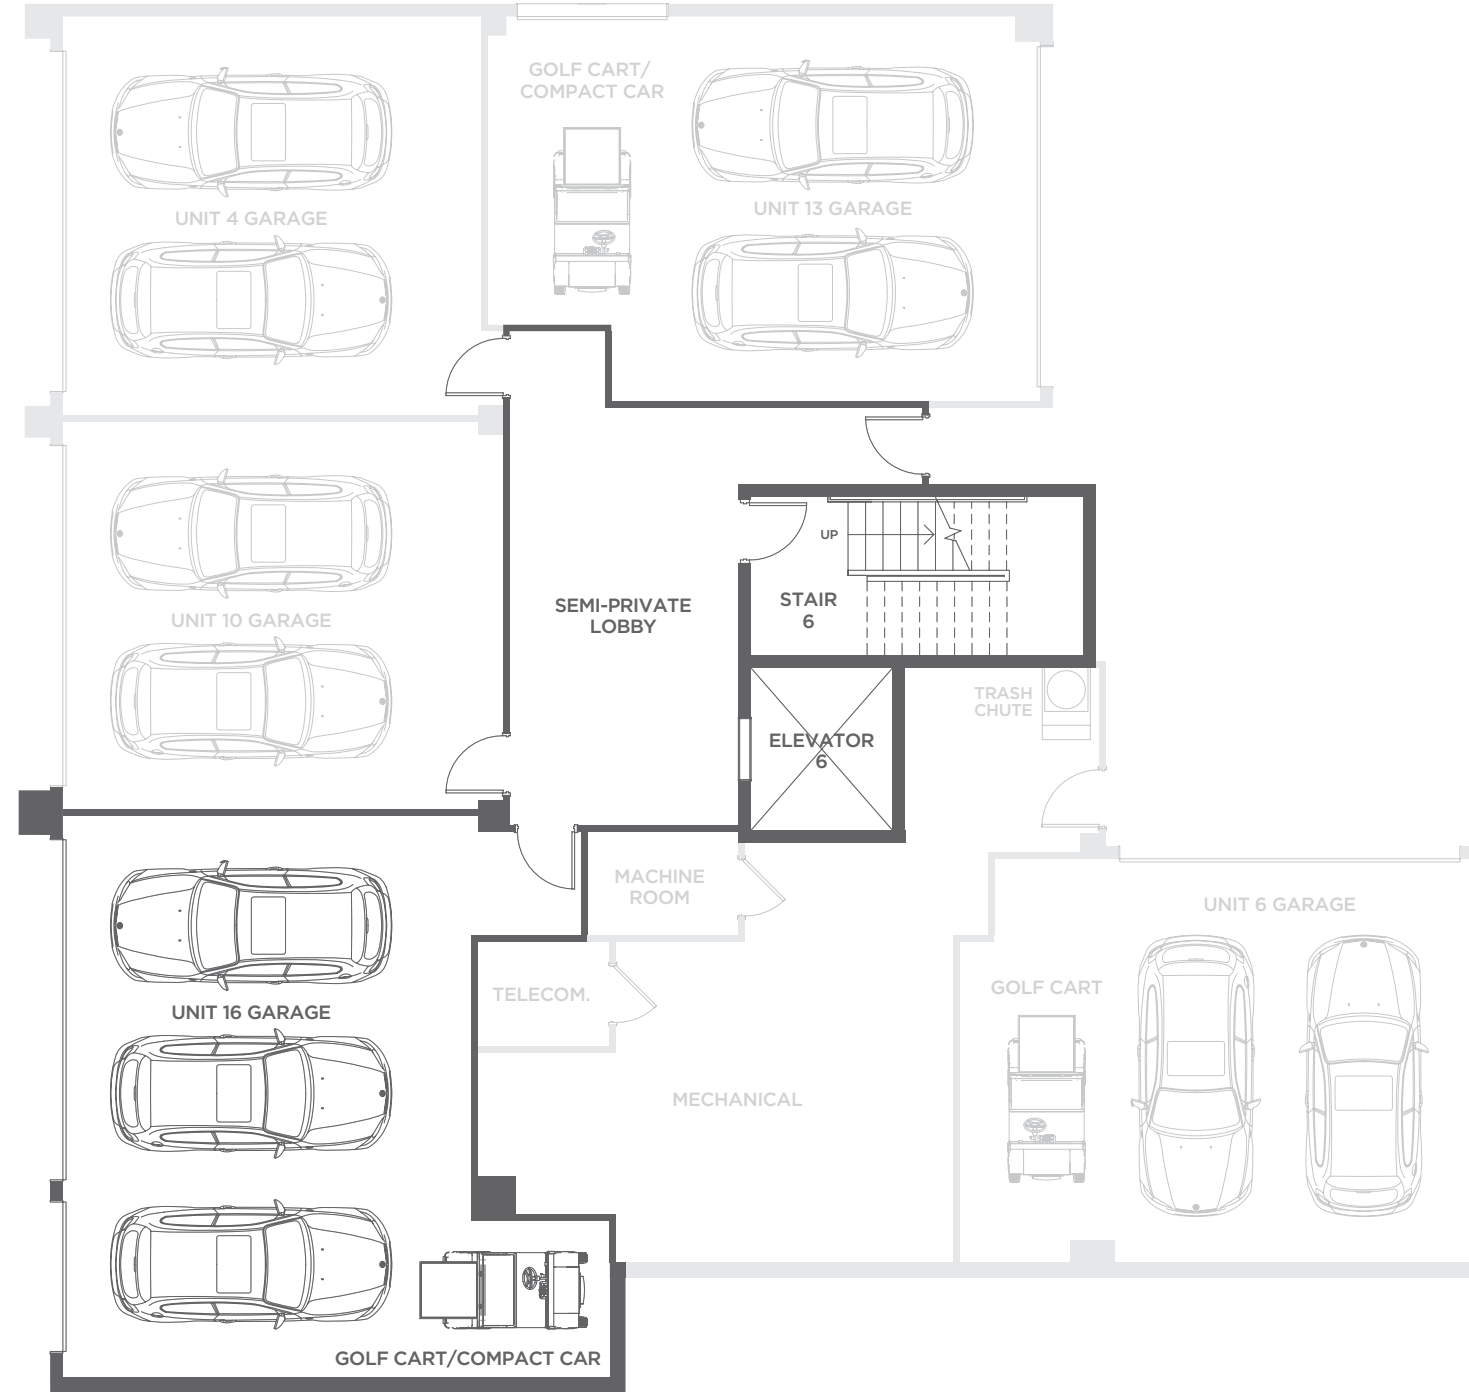

O'KEEFE

ENTRY PLAN

THIRD FLOOR

5	6.5	4,473	938	1,705	716	7,832
BEDROOMS	BATHS	A/C LIVING AREA	COVERED TERRACES	OPEN TERRACE	A/C GARAGE	TOTAL AREA

1901 SOUTH OCEAN BOULEVARD, DELRAY BEACH, FLORIDA 33483
 OCEANDELRAY.COM | (800) 793-9783