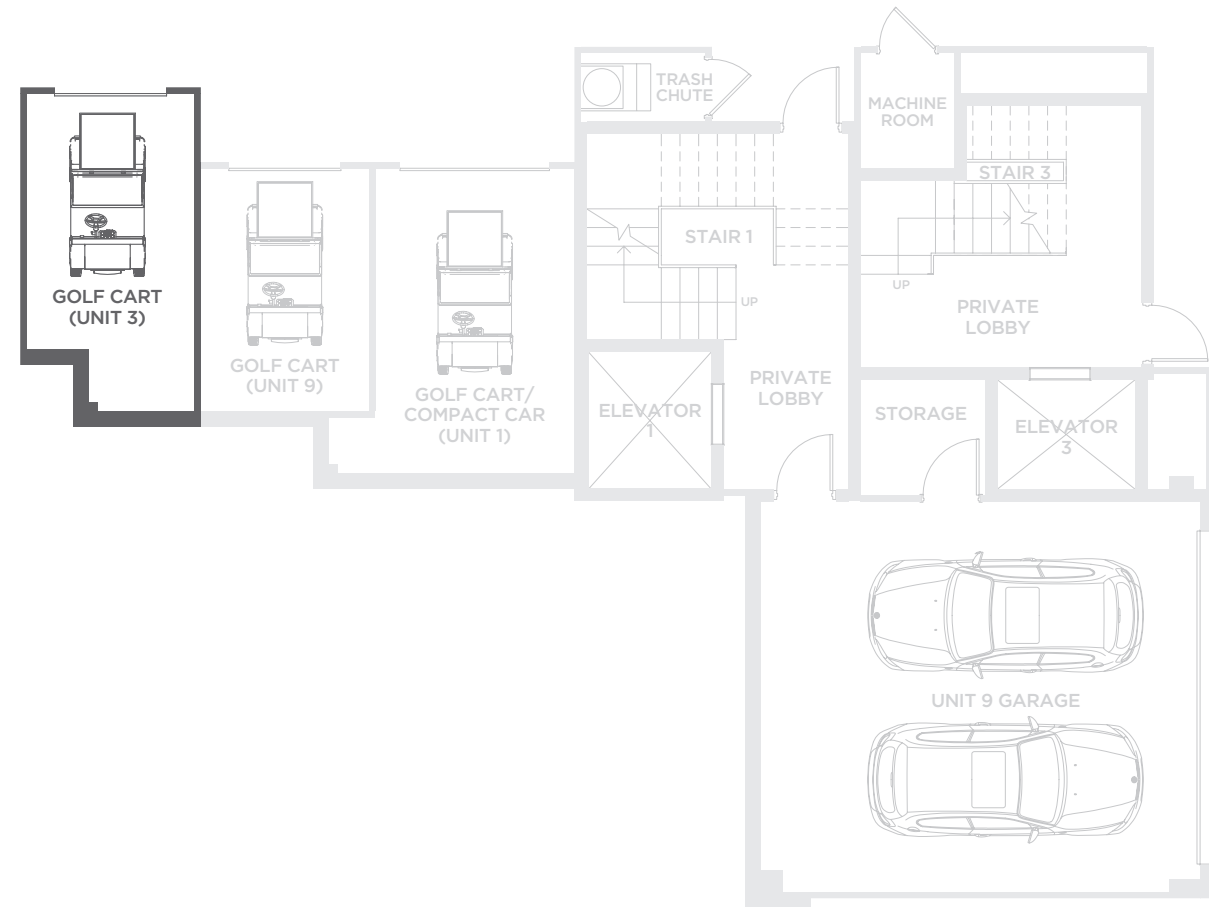

WARHOL

ENTRY PLAN

FIRST FLOOR

4	5.5	3,373	942	463	142	4,920
BEDROOMS	BATHS	A/C LIVING AREA	COVERED TERRACES	A/C GARAGE	NON-A/C GOLF CART GARAGE	TOTAL AREA

1901 SOUTH OCEAN BOULEVARD, DELRAY BEACH, FLORIDA 33483