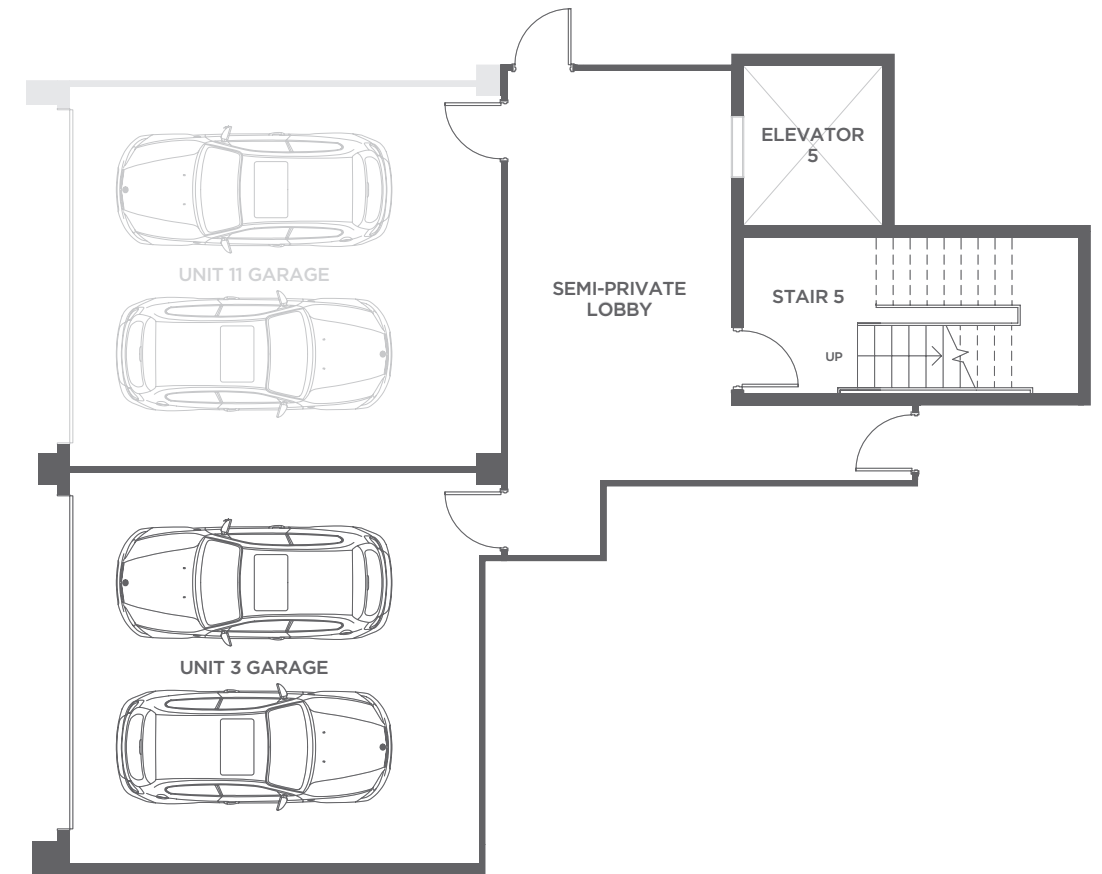

WARHOL

ENTRY PLAN

FIRST FLOOR

4	5.5	3,373	942	463	142	4,920
BEDROOMS	BATHS	A/C LIVING AREA	COVERED TERRACES	A/C GARAGE	NON-A/C GOLF CART GARAGE	TOTAL AREA

1901 SOUTH OCEAN BOULEVARD, DELRAY BEACH, FLORIDA 33483