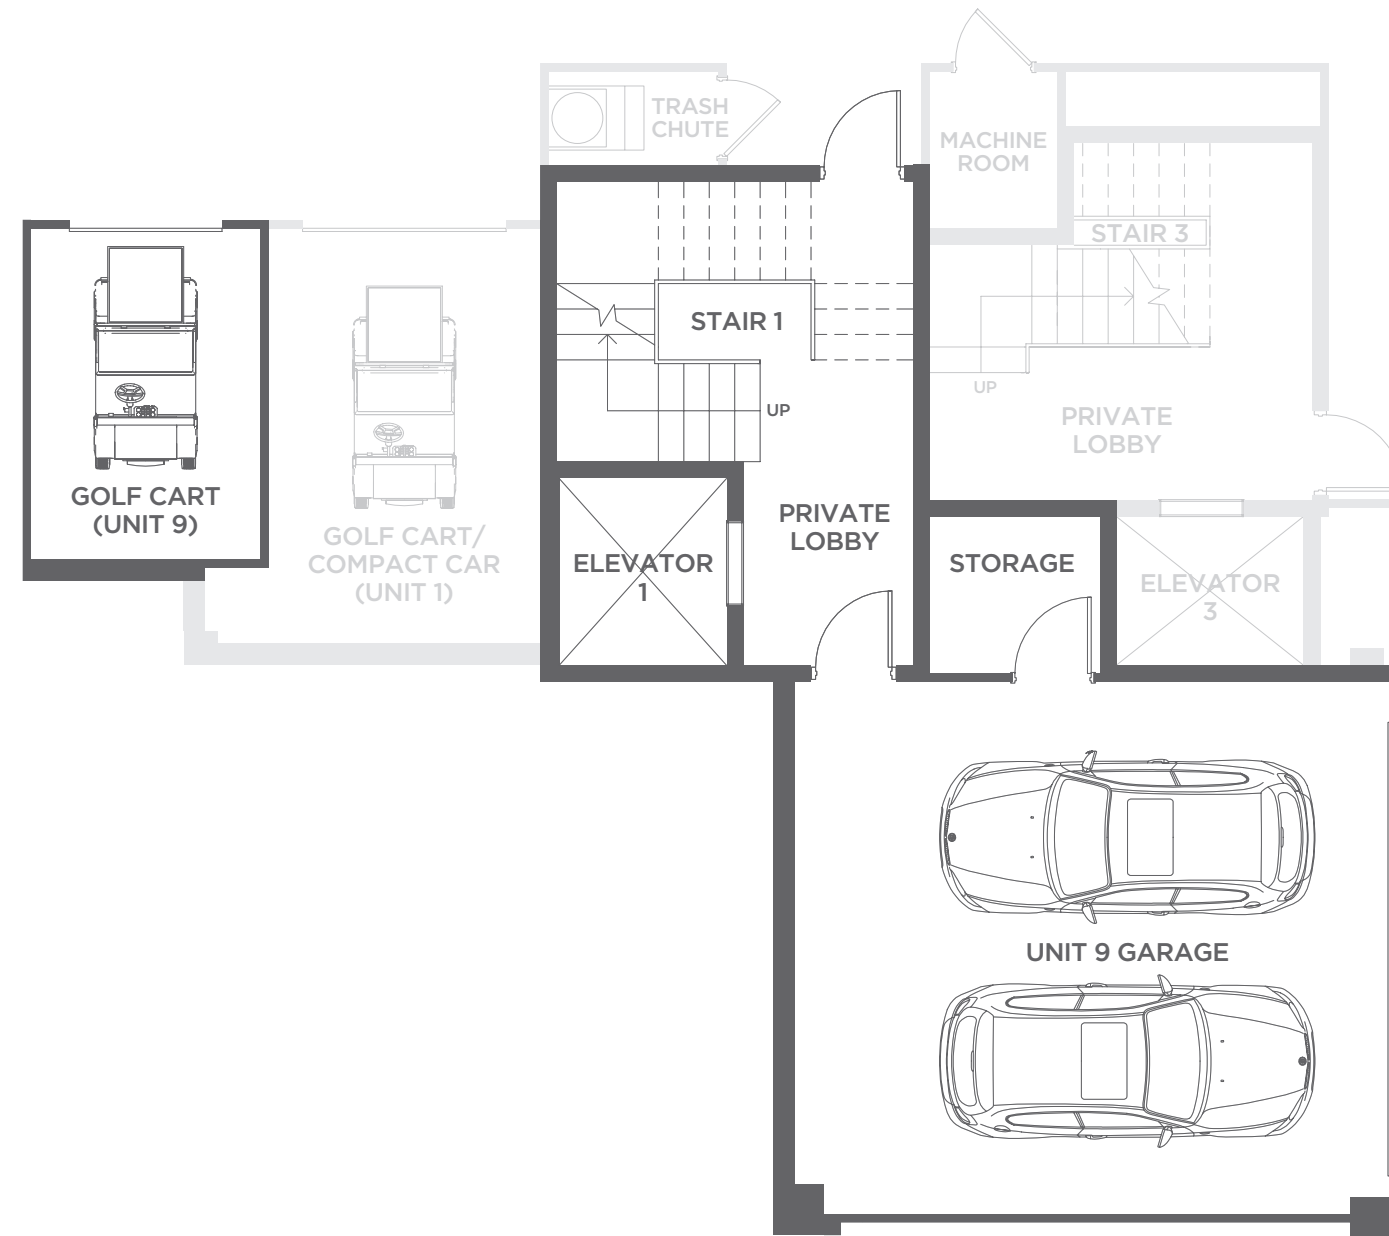

# PICASSO

## ENTRY PLAN

### SECOND FLOOR

<b>4</b>	<b>4.5</b>	<b>3,830</b>	<b>725</b>	<b>490</b>	<b>153</b>	<b>5,198</b>
BEDROOMS	BATHS	A/C LIVING AREA	COVERED TERRACES	A/C GARAGE	NON-A/C GOLF CART GARAGE	TOTAL AREA

1901 SOUTH OCEAN BOULEVARD, DELRAY BEACH, FLORIDA 33483