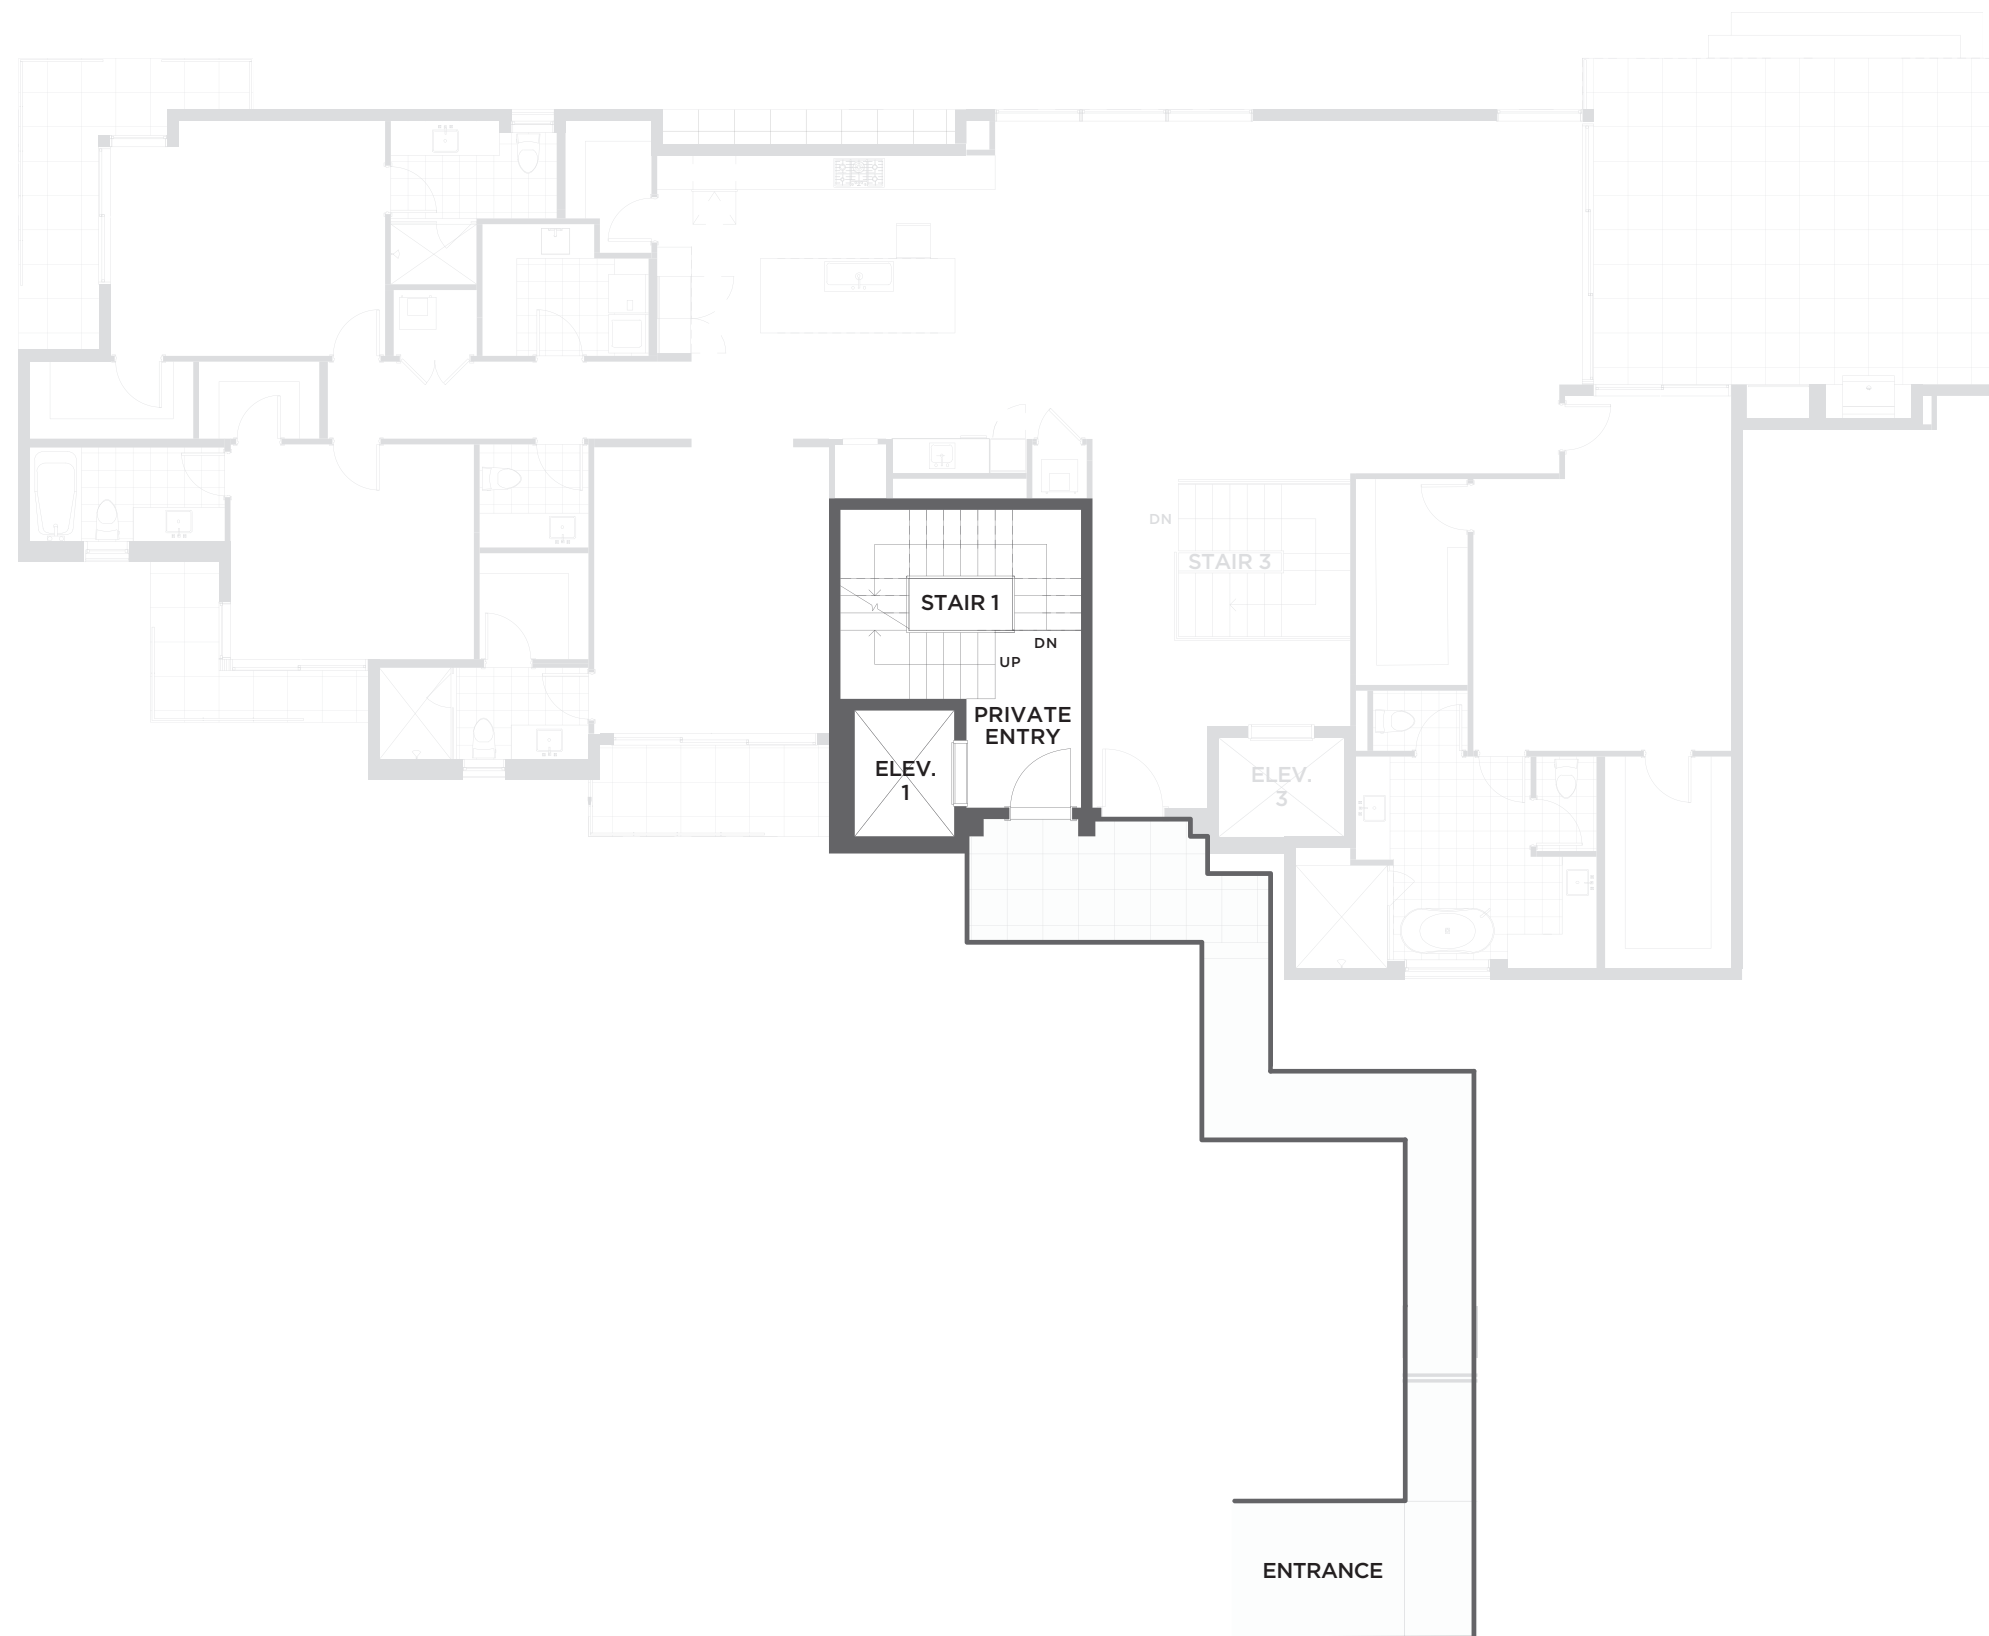

PICASSO

PRIVATE ENTRY PLAN

SECOND FLOOR

4	4.5	3,830	725	490	153	5,198
BEDROOMS	BATHS	A/C LIVING AREA	COVERED TERRACES	A/C GARAGE	NON-A/C GOLF CART GARAGE	TOTAL AREA

1901 SOUTH OCEAN BOULEVARD, DELRAY BEACH, FLORIDA 33483
OCEANDELRAY.COM | (800) 793-9783